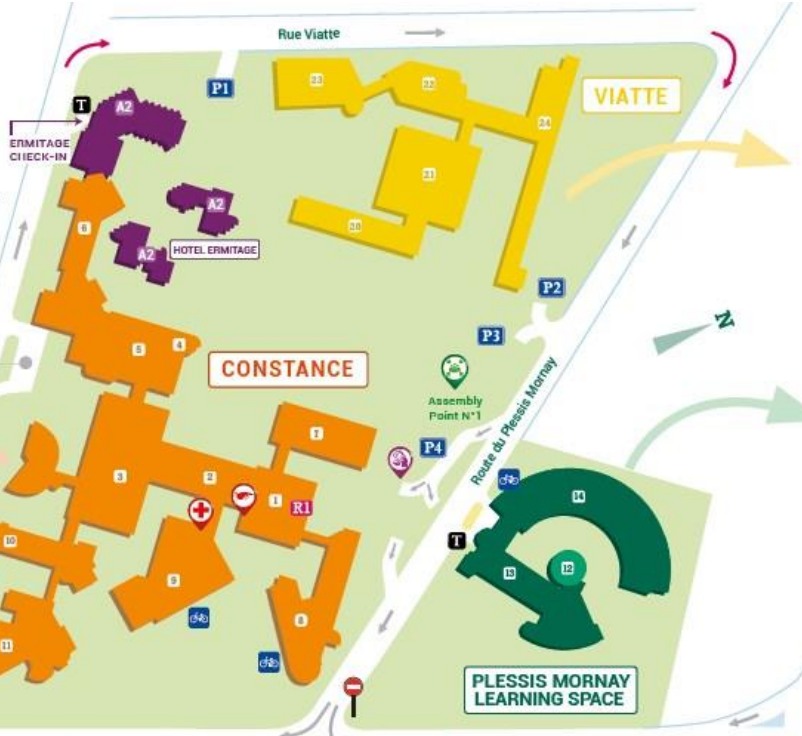

Book the "best available rate" from the website or contact them directly for reservation

TEACHING SPACES

- CONSTANCE**
- 3 Meeting Point (Camembert)
Amphitheatres A / Christoph Rubeli MBA'92D / De Vitry / MBA'70 / MBA'72 / Valeria & Rudolf Maag / Tonia & Paul Forster
 - 6 West Wing
Amphitheatre BCG
 - 8 East Wing
Amphitheatre Loudon PhD Learning Space (EW1) The Dominique Héau Meeting Room (EW2)
 - 10 South Wing
Amphitheatres Dean Berry / Belgian Amphi / MBA'90D / Chris King Learning Space M The Mews

- PLESSIS MORNAY LEARNING SPACE**
- 14 Executive Education Learning Space
Amphitheatres Tanoto Foundation / MBA'73 / 03 / 04 Flat Rooms 01 / 02 / 03 / 04

- CERCLE**
- 18 Cercle South
Amphitheatres S / T Flat Room U

CONSTANCE

- 1 Main Building
- R1 Main Reception Admin Offices Security / Lost & Found
- 2 Gallery
- 3 Meeting Point (Camembert)
- 4 Foot-Note Giftshop
- 5 Restaurant/Bar
- 6 West Wing Admin Offices Fitness
- 7 North Wing Admin Offices
- 8 East Wing Faculty Offices
- 9 International Information Centre (CII)
Reception & Admin Offices Doriot Research & Learning Hub MBA'75 Career & Interview Facility Infirmary Mail and Print Services
- 10 South Wing
- 11 Euro-Asia Centre

- Delivery & Logistics Area
- Assembly Point N°1
- Assembly Point N°2
- Public Car Park

- VIIATTE**
- 20 Viatte Garden Building
 - 21 Viatte Tower
 - 22 Viatte Forest Building
 - 23 Viatte Restaurant
 - 24 Viatte Residence