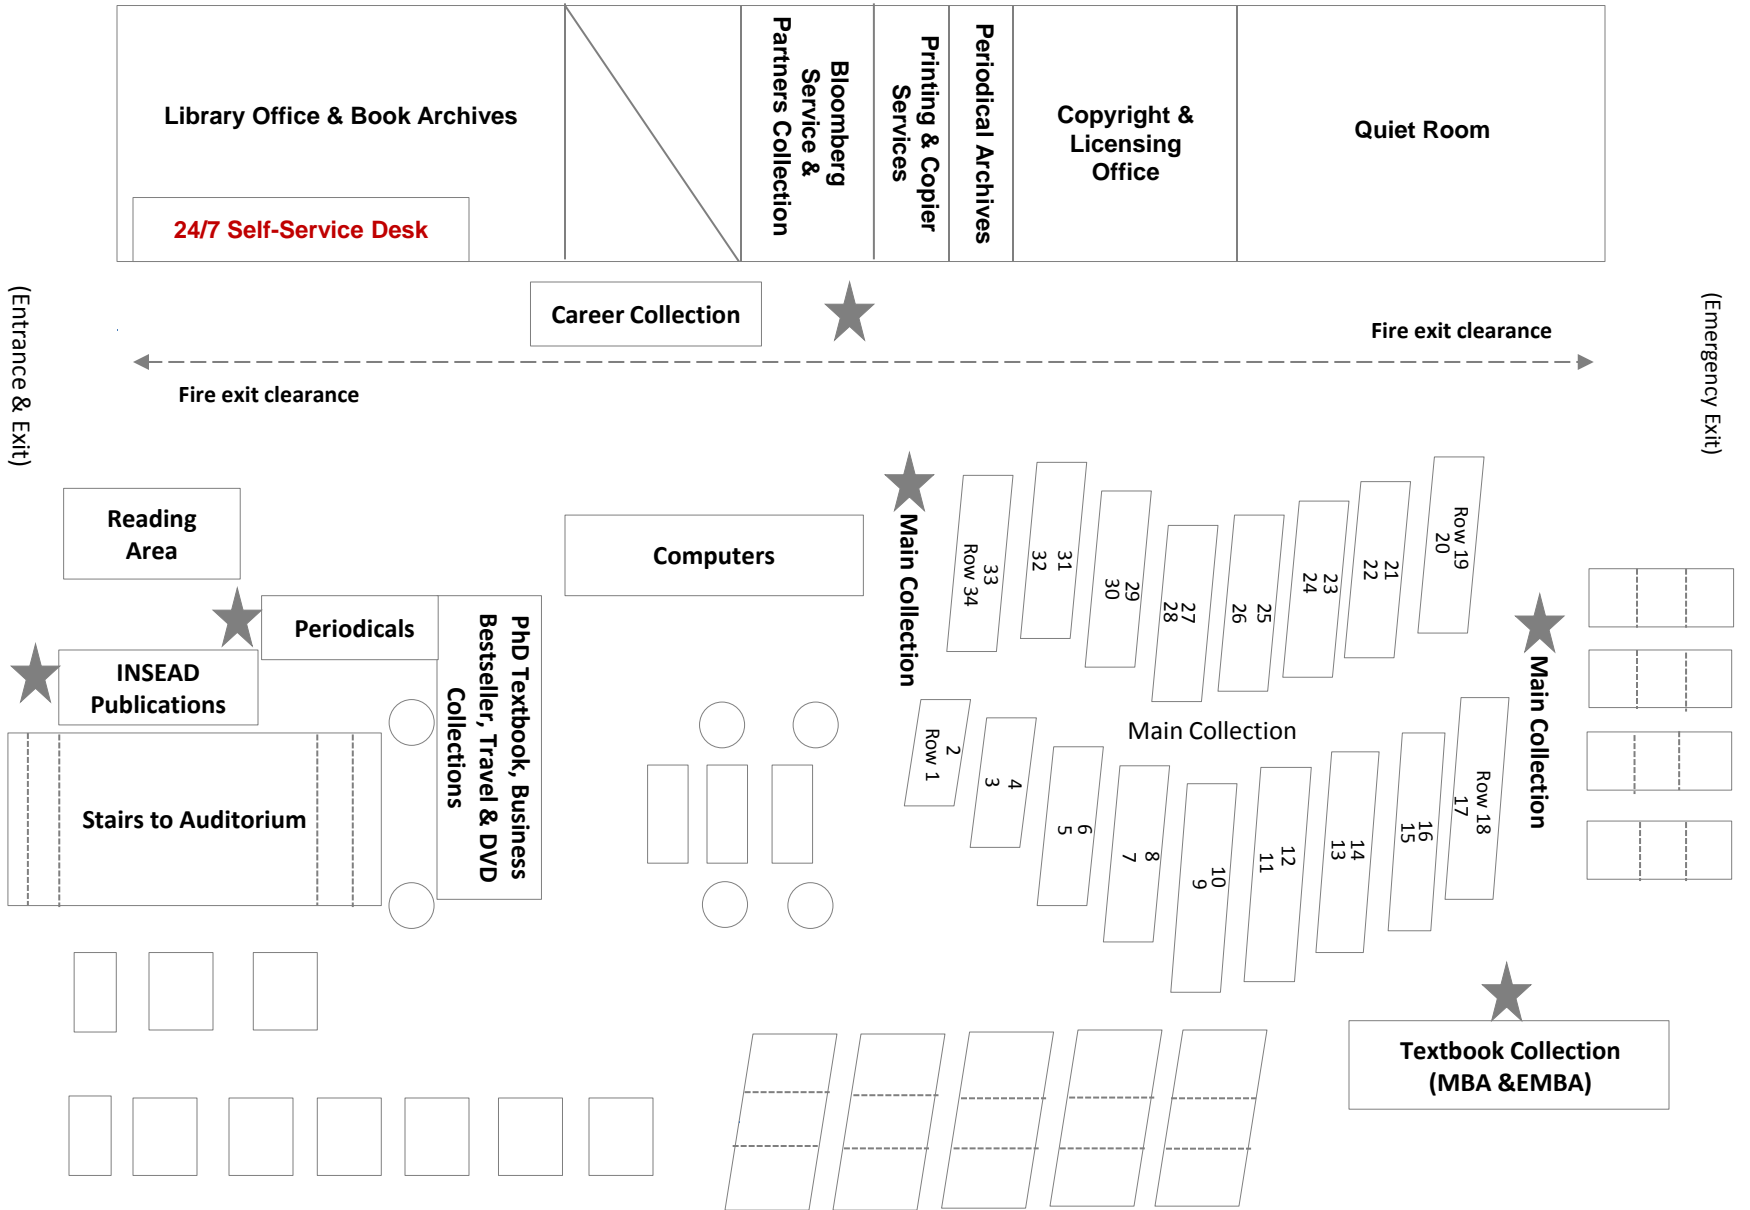

LIBRARY ASIA CAMPUS

Rows 1-34

-  Psychology PSY
-  Ethics ETH
-  Environment ENV
-  Economics ECON
-  Markets MKTS
-  Industries IND
-  Management MGT
-  Strategy STR
-  Organizational Behavior OB
-  Marketing MKTG
-  Finance FIN
-  Sociology SOC
-  Countries & Politics COP
-  Law LAW
-  Education EDU
-  Language LANG
-  Science SCI
-  Technology TECH
-  Computing COMP

Row 19 HE7645-HF5415 MKTG

Row 20 HF5415-HF5429 MKTG

Row 21 HF5429-HG1978 MKTG FIN

Row 22 HG2461-HG4551 FIN

Row 23 HG4551-HM141 FIN SOC

Row 24 HM251-HX240 SOC

Row 25 J10 COP

Row 26 J10-JA70 COP

Row 27 JA70-JV6000 COP

Row 28 JV6000-JZ1305 COP

Row 29 JZ1305-K715 COP LAW

Row 30 K720-NX500 LAW EDU

Row 31 P40-QA76 LANG SCI

Row 32 QA76-T58 TECH COMP

Row 33 T58-TS155 TECH COMP

Row 34 TS155-WA200 TECH COMP

Row 18 HD6954-HD9710 OB

Row 17 HD6951-HD6954.3 OB

Row 16 HD3612-HD6951 MGT STR

Row 15 HD69-HD2844 MGT STR

Row 14 HD61-HD62.7 MGT STR

Row 13 HD31-HD61 MGT STR

Row 12 HD30.28-HD31 MGT STR

Row 11 HD28-HD30.28 MGT STR